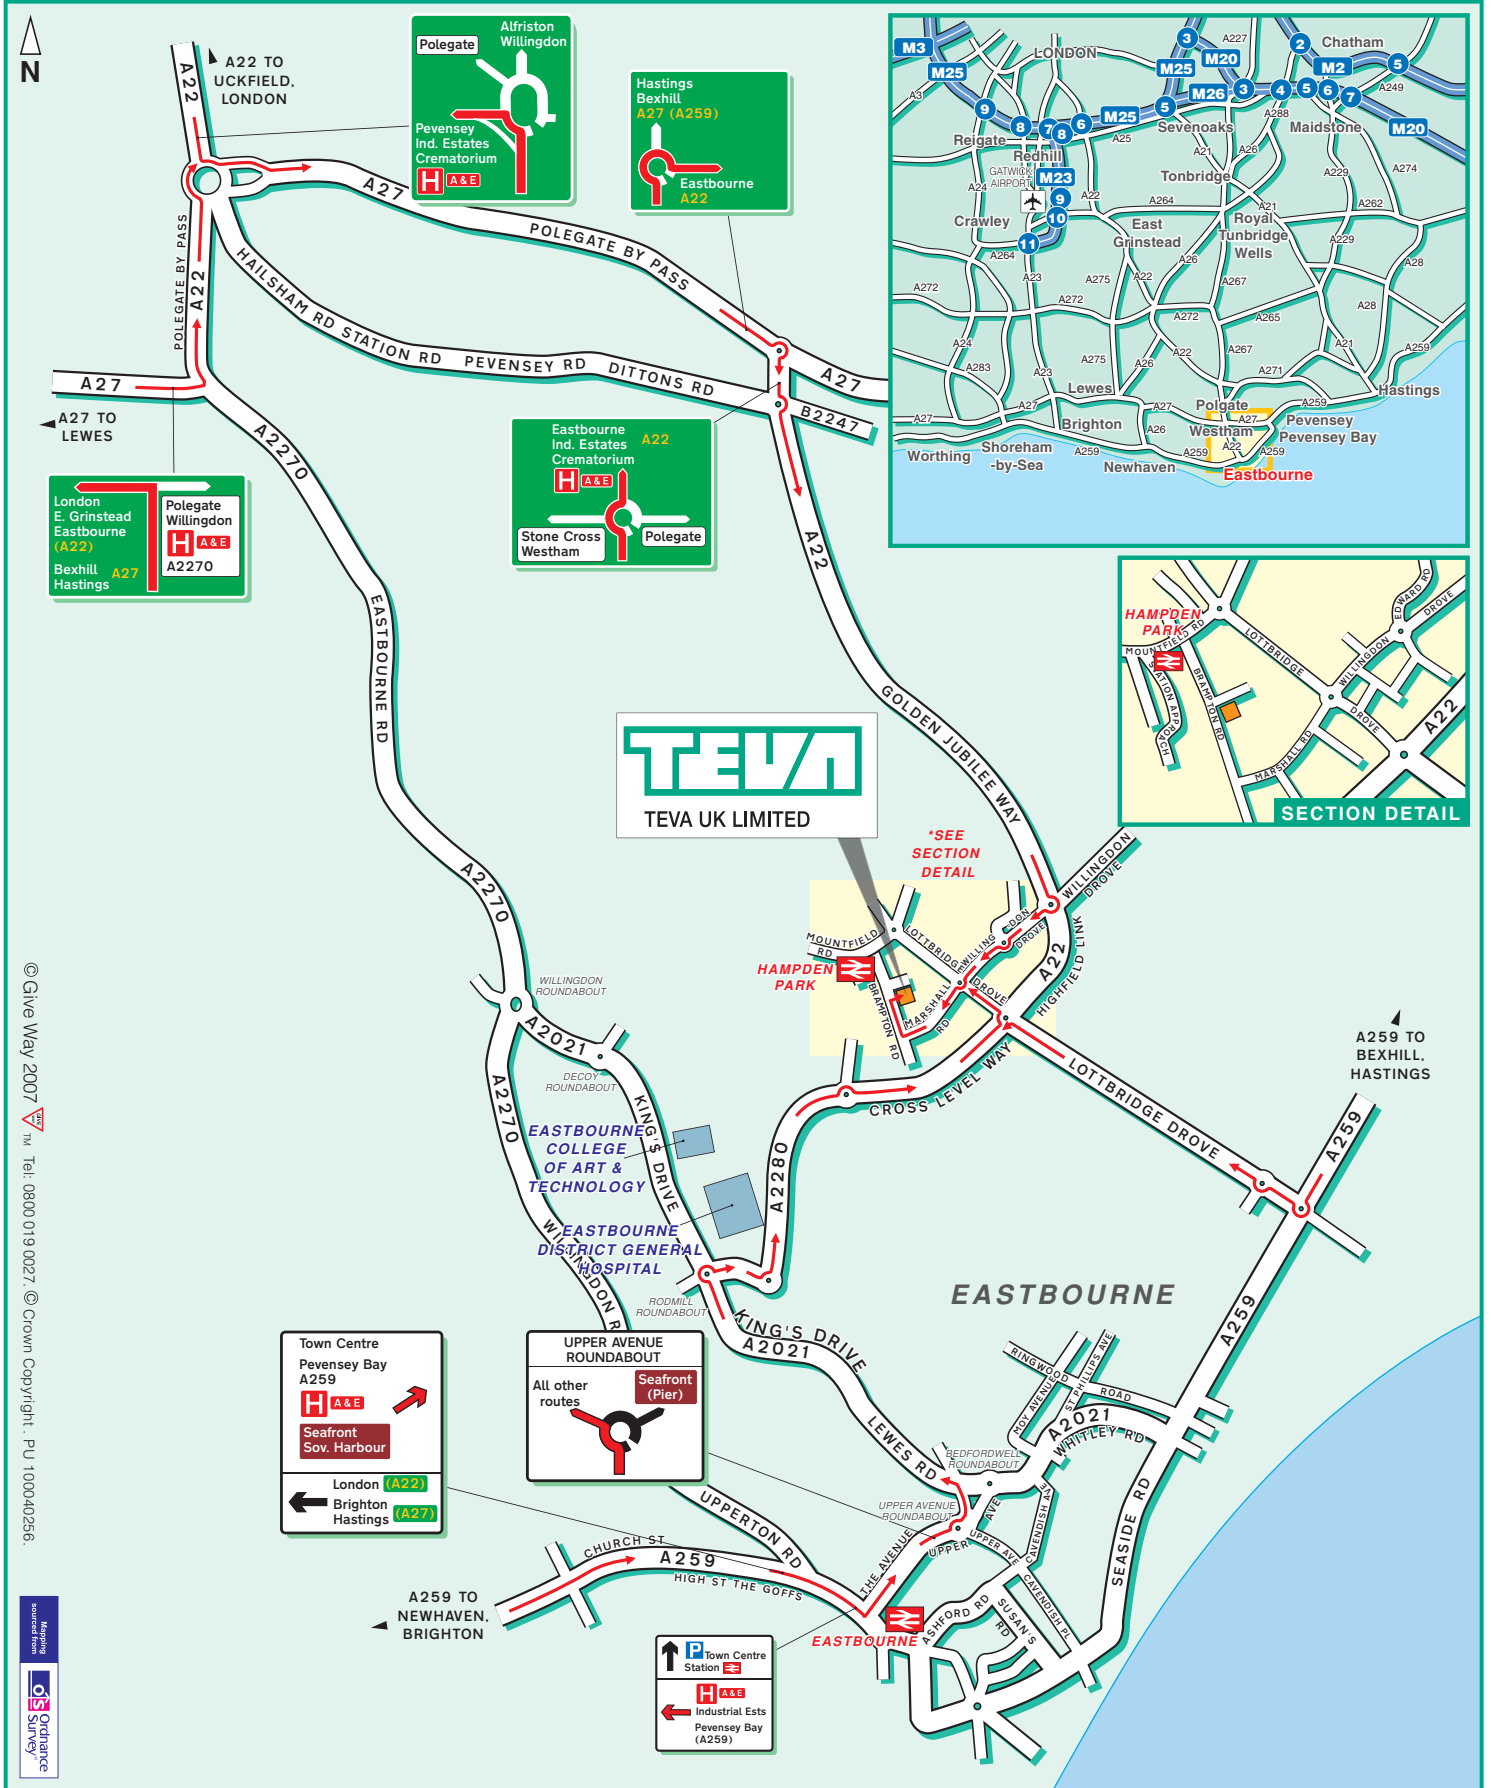

TEVA UK LIMITED

EASTBOURNE

Brampton Road, Hampden Park,
Eastbourne, East Sussex BN22 9AG

Tel: +44 (0)1323 501111 Fax: +44 (0)1323 512812

Public Transport

By Rail, Hampden Park Station.
Is a short walk away.
For information on train operators and times phone
National Rail Enquiries on 0845 7484950.

By Air, Gatwick Airport.
Approximately 60 minutes drive away.

© Give Way 2007. Tel: 0800 019 0027. © Crown Copyright. PU 100040256.